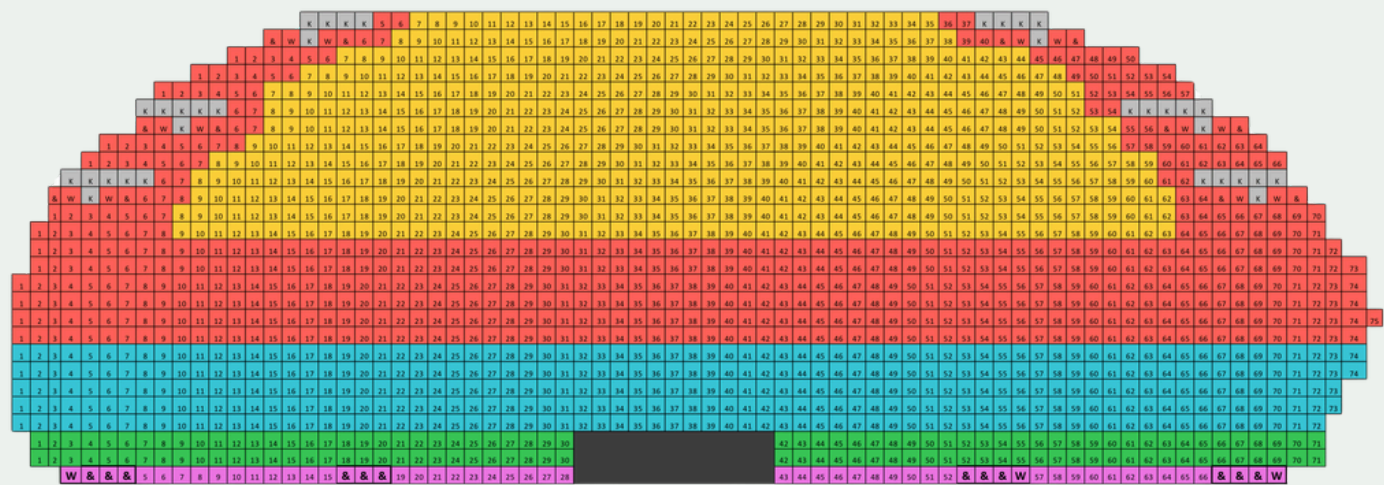

Stage

Orchestra

Premium

\$104.50

Level 2

\$81.00

Level 3

\$67.50

Terrace

Level 4

\$54.00

Balcony

Level 5

\$45.00

Map shows group ticket pricing for *The Music Man* in Spokane November 14-15, 2026.